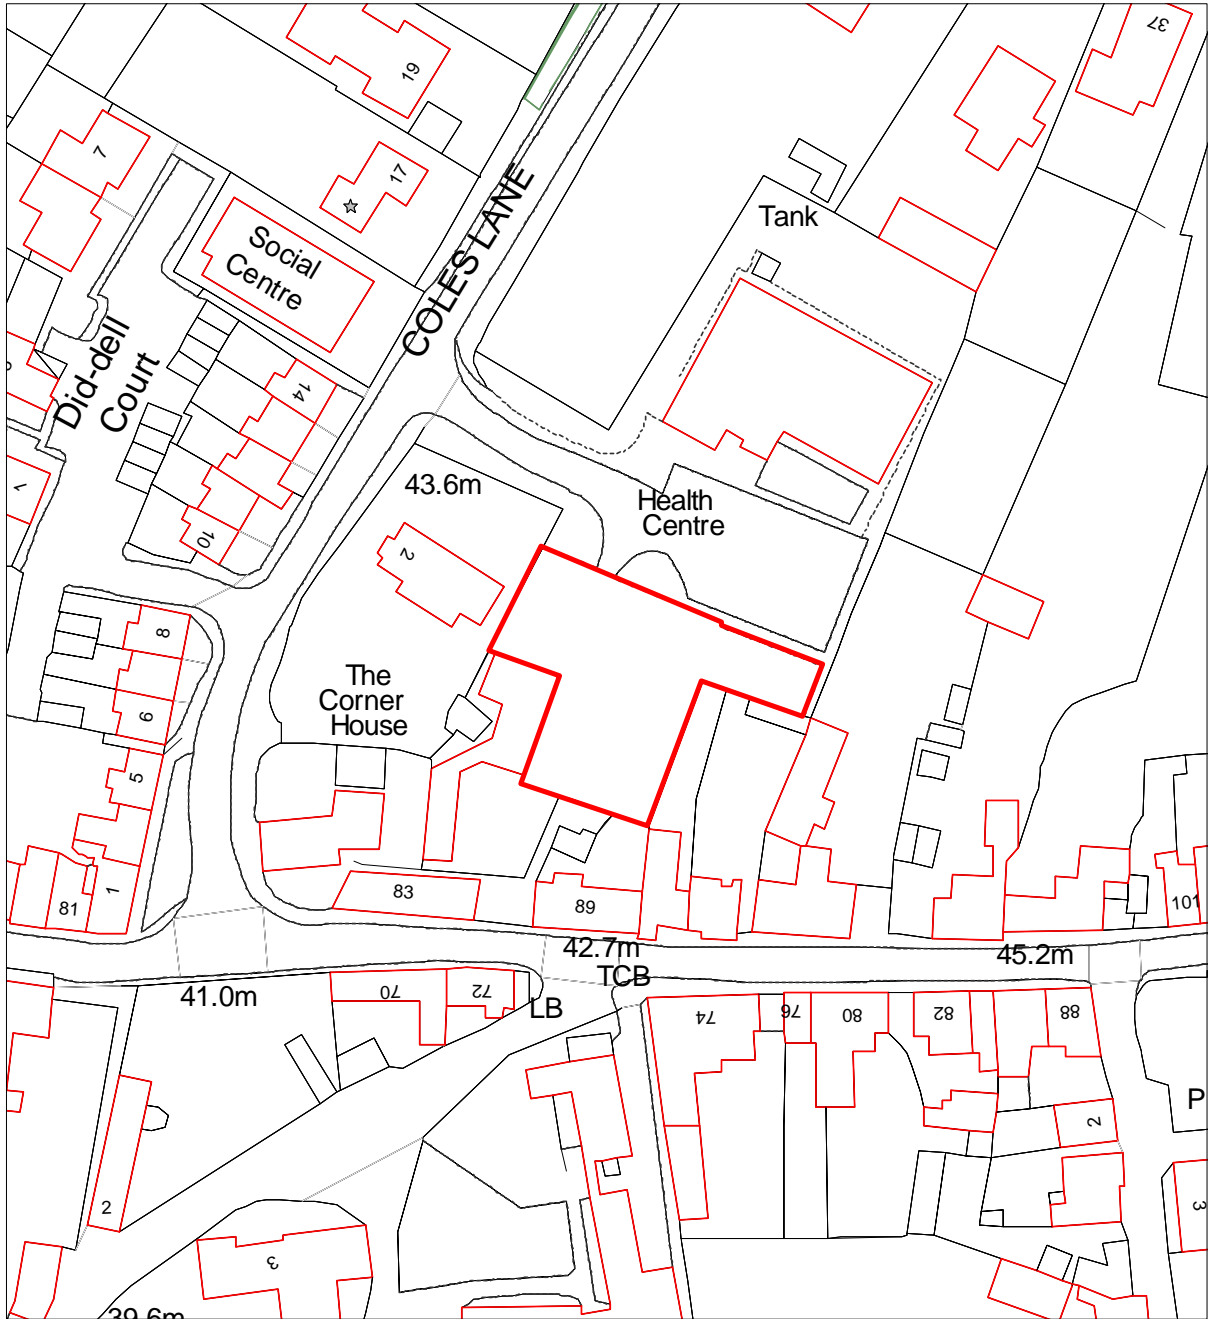

SCDC CAR PARK OFF COLES LANE, LINTON

BASED ON THE ORDNANCE SURVEY MAPPING WITH THE PERMISSION OF THE CONTROLLER OF HER MAJESTY'S STATIONARY OFFICE (C) CROWN COPYRIGHT. UNAUTHORISED REPRODUCTION INFRINGES CROWN COPYRIGHT AND MAY LEAD TO PROSECUTION OR CIVIL PROCEEDINGS.

SOUTH CAMBRIDGESHIRE DISTRICT COUNCIL LICENCE NO 100022500 2005

Scale 1:1250